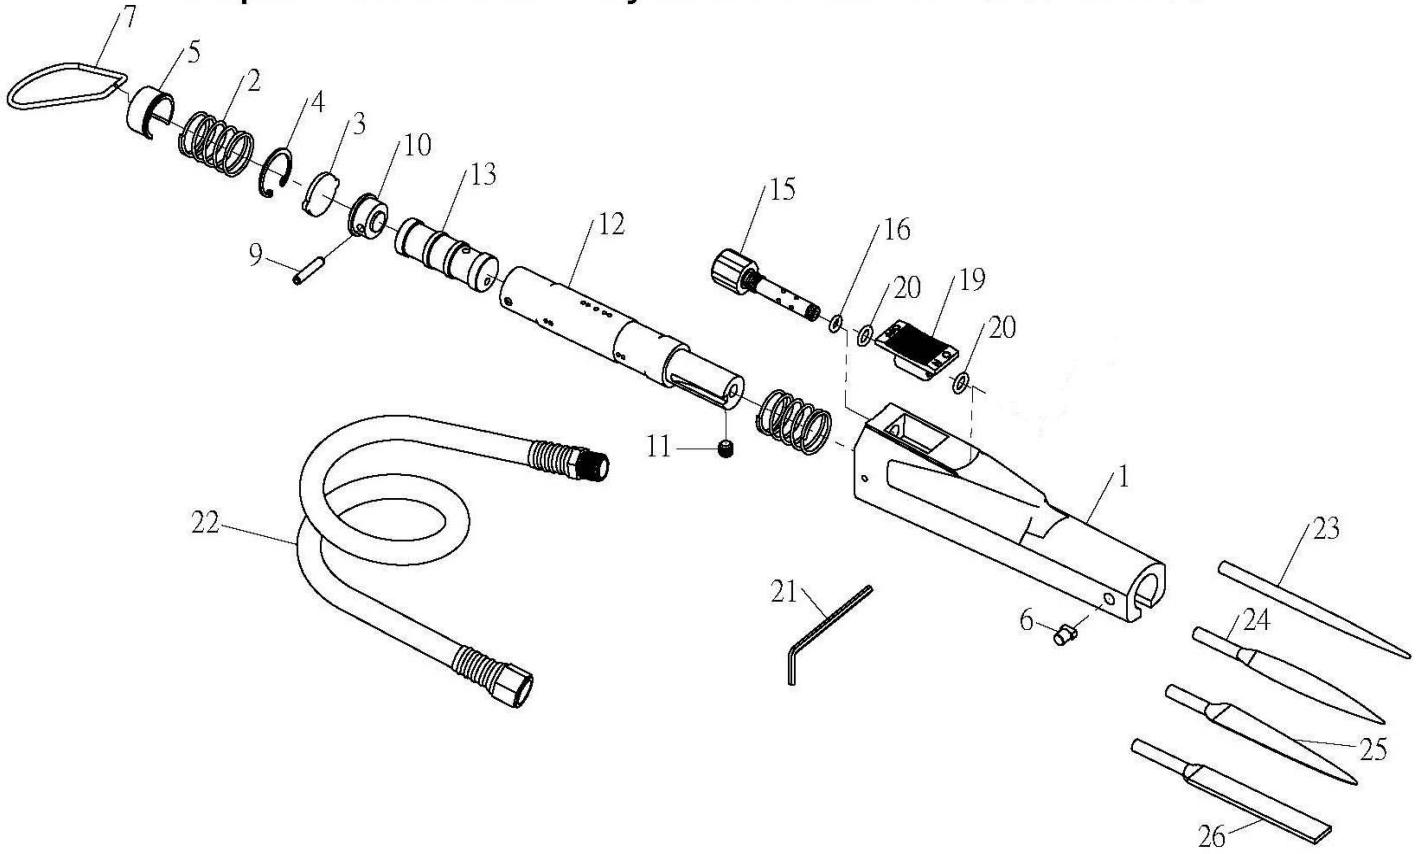

OS-308 **GAV** HAVALI EĐE MOTORU

No.	Parça Adı	Adet
1	Housing	1
2	Spring	2
3	Filter	1
4	Retaining Ring	1
5	Cap	1
6	Guide Key	1
7	Hanger	1
8	Cylinder Kit	1SET
9	Spring Pin	1
10	Plug	1
11	Set Screw	1
12	Cylinder	1

No.	Parça Adı	Adet
13	Piston	1
15	Valve Nipple	1
16	O-Ring	1
19	Valve	1
20	O-Ring	2
21	Wrench Key	1
22	Air Hose Ass'y 1/4	1
23	Rat Tail File SF-10	1
24	Triangular Taper File SF-11	1
25	Half Round File SF-12	1
26	Flat Bastard File SF-13	1
27	Files	1SET